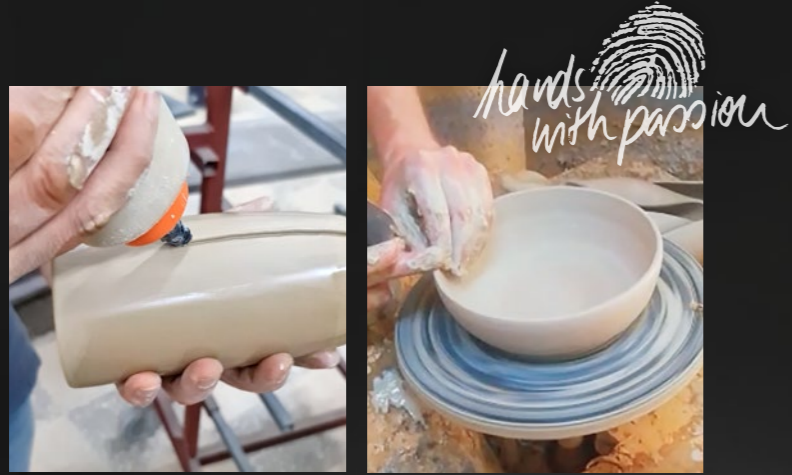

hands with passion